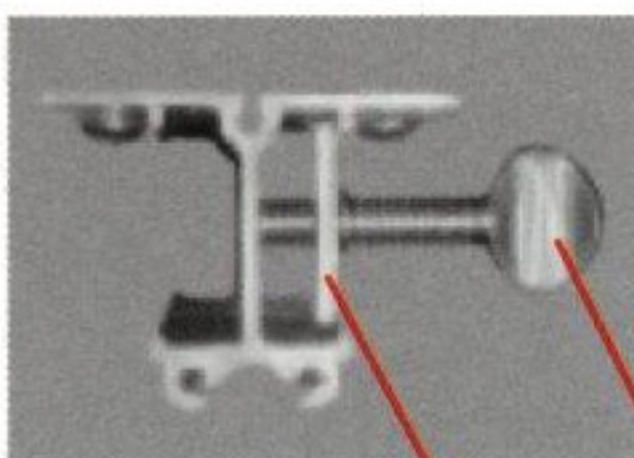

Light Rail 3.5 motor
#710050 - 6 rpm or
#710055 - 10 rpm

#710010

Slide Nut Thumb Screw

#7100075
Vis d'arrêt
moteur à
fixer en fin
de barre

#710020

Intellidrive
Light Rail
Motor

Rail

Time Delay
Adjustment
Knob

#710090

Horticulture
Source.com

#710100 Robo-Stik
Attaches to bottom of
motor to hang light from

#710085
3.5' Extension Rail

Main Rail

Light Rail
Motor

Push Rod & Rail
#710060

Auxiliary Trolley
#710105