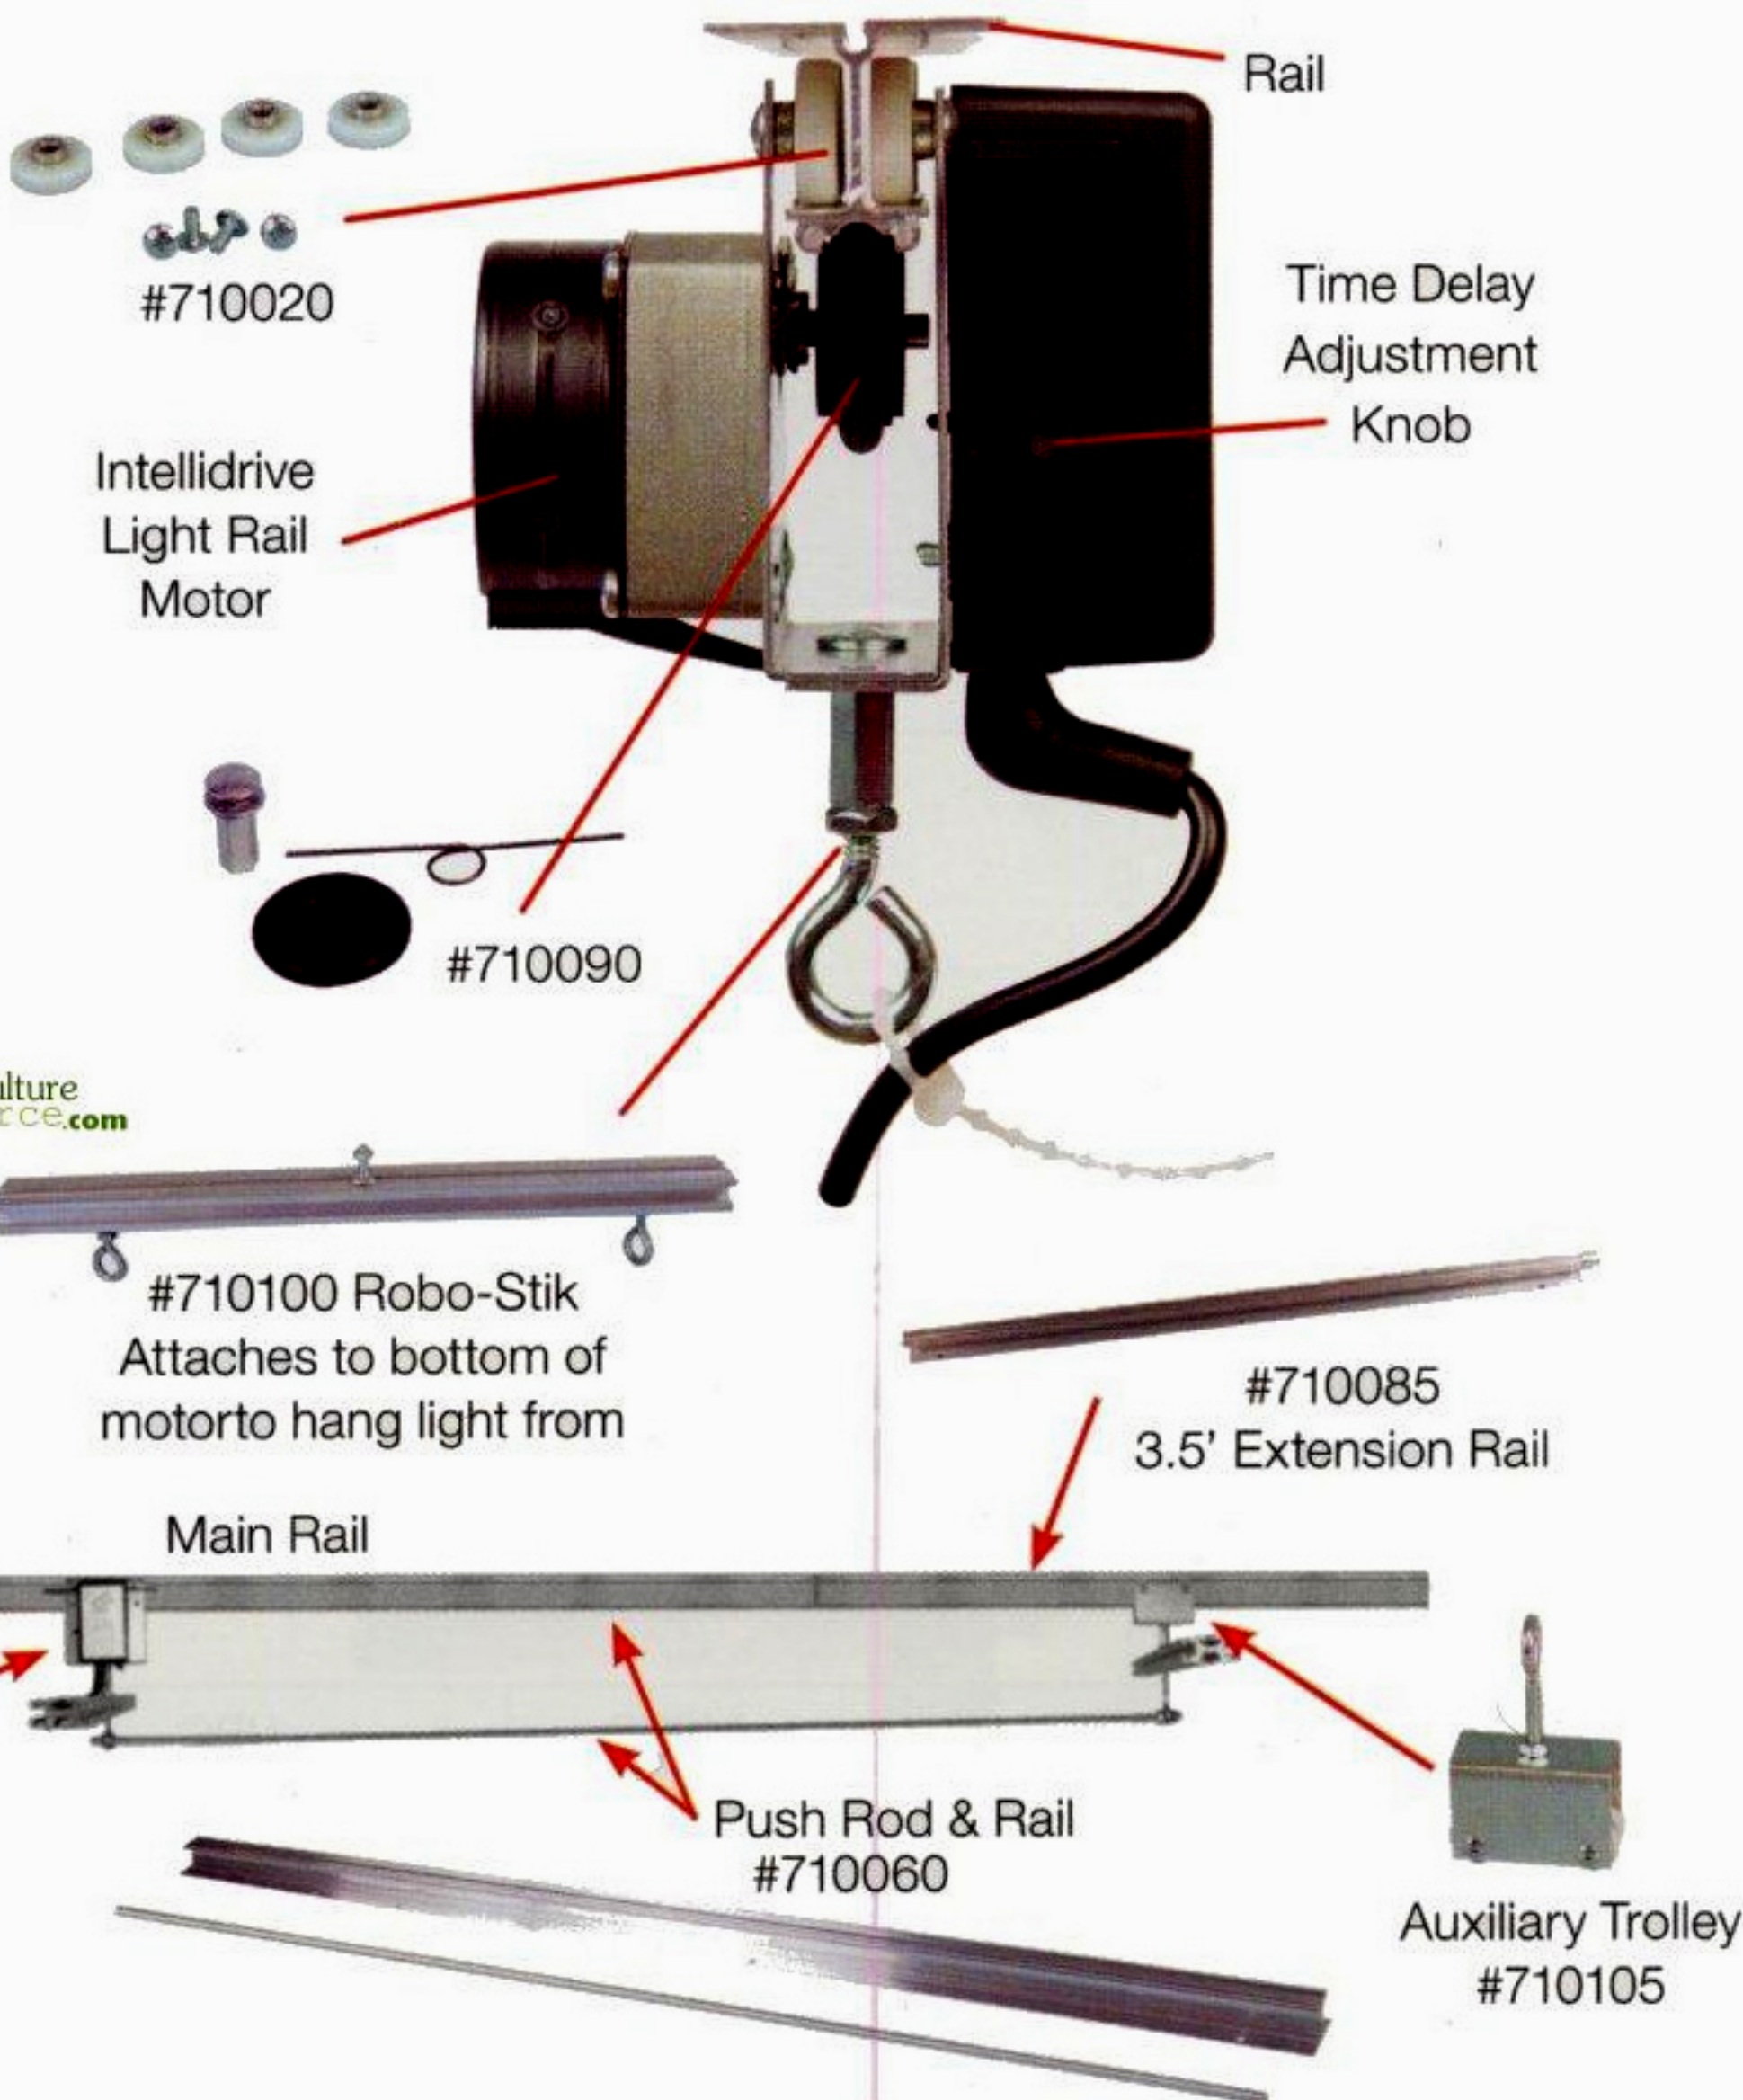

Light Rail 3.5 motor
#710050 - 6 rpm or
#710055 - 10 rpm

#710010

Slide Nut Thumb Screw

#7100075
Vis d'arrêt
moteur à
fixer en fin
de barre

#710020

Intellidrive
Light Rail
Motor

Rail

Time Delay
Adjustment
Knob

#710090

Horticulture
Source.com

#710100 Robo-Stik
Attaches to bottom of
motor to hang light from

#710085
3.5' Extension Rail

Main Rail

Light Rail
Motor

Push Rod & Rail
#710060

Auxiliary Trolley
#710105